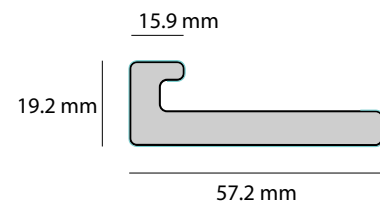

Door Back

DECORS

Group A							Group B					
	DESIGNER WHITE							SNOW WHITE	ALPINE WHITE	WILLOW GREY	PEARL GREY	ARCTIC GREY
	GRAPHITE GREY	BEACH GLASS	CELADON GREEN	MARINE GREEN	CLAY	LAKESIDE BLUE	MYSTIC BLUE					
	SABLE BLACK	BLACK LEATHER	COMFORT OAK BLACK	CONCRETE	SANDRINGHAM OAK	PECAN WALNUT	PECAN SNOW					
	LIGHT VICENZA OAK	NATURAL VICENZA OAK	PARONA WALNUT	FOX GREY TOSSINI ELM	GREY-BEIGE TOSSINI ELM	WHITE TOSSINI ELM	FINELINE MEDIUM GREY					
								Group C				
	FINELINE DARK GREY	CARBON FROZEN WOOD							WHITE	DOVE WHITE	WHITE BRAVA	BLACK BRAVA
	WHITE CASELLA OAK	LIGHT CASELLA OAK	NATURAL CASELLA OAK	AUBURN CARINI WALNUT	NATURAL CARINI WALNUT	CHOCOLATE CARINI WALNUT	KOOSAH PINE					
	POPPY OMNIA	GRIGIO	NATURAL	SIENNA	FOSSIL							
Group D												
	FREE SPIRIT	FIRST CLASS	RHAPSODY	THE CHAMELEON*	SHEER BEAUTY	FASHIONISTA	LOVE AT FIRST SIGHT*					
	ACACIA HONEY*	MASTERMIND*	KISS CURL*	NATURAL AFFINITY*	SUGAR RUSH*	SWEET & SAVORY*	SALT OF THE EARTH*					

*Color currently unavailable for Madrid Slim Shaker