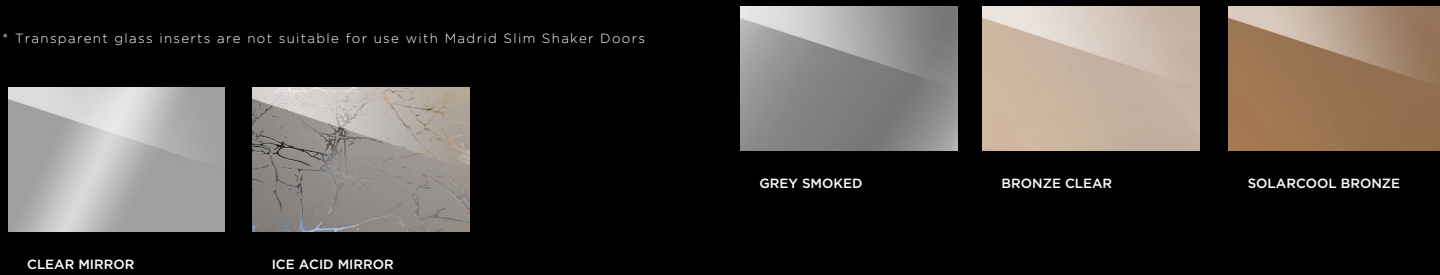

*Color currently unavailable for Madrid Slim Shaker

GLASS INSERT OPTIONS

Transparent Glass*

* Transparent glass inserts are not suitable for use with Madrid Slim Shaker Doors

Mirror

Decorative Backed Glass