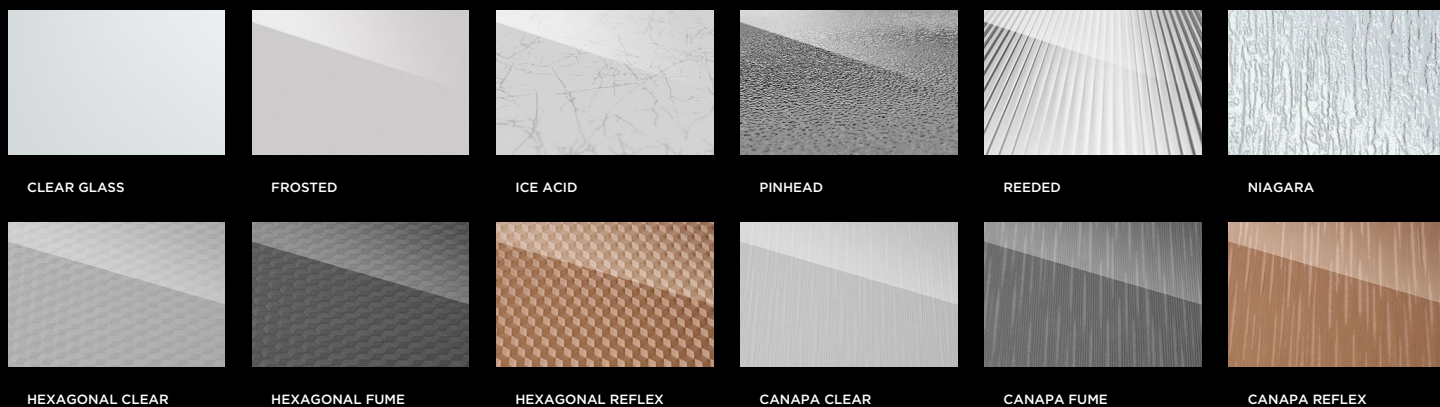

Cope & Stick

Mitered

MADRID SLIM SHAKER

MADRID slim shaker doors are a true 3/4" thick door with a 5/8" frame on the face and a 2-1/4" frame on the back. Compared to other slim shaker styles on the market, our door is more precise, better value, and easier to machine for hinge* and handle holes. Madrid doors can be manufactured with glass inserts such as mirror or one of our many opaque decorative glass offerings.

*Maximum 12mm hinge drilling depth is recommended.

Door Face

Door Back

DECORS

Group A							Group B					
	DESIGNER WHITE							SNOW WHITE	ALPINE WHITE	WILLOW GREY	PEARL GREY	ARCTIC GREY
	GRAPHITE GREY	BEACH GLASS	CELADON GREEN	MARINE GREEN	CLAY	LAKESIDE BLUE	MYSTIC BLUE					
	SABLE BLACK	BLACK LEATHER	COMFORT OAK BLACK	CONCRETE	SANDRINGHAM OAK	PECAN WALNUT	PECAN SNOW					
	LIGHT VICENZA OAK	NATURAL VICENZA OAK	PARONA WALNUT	FOX GREY TOSSINI ELM	GREY-BEIGE TOSSINI ELM	WHITE TOSSINI ELM	FINELINE MEDIUM GREY					
								Group C				
	FINELINE DARK GREY	CARBON FROZEN WOOD							WHITE	DOVE WHITE	WHITE BRAVA	BLACK BRAVA
	WHITE CASELLA OAK	LIGHT CASELLA OAK	NATURAL CASELLA OAK	AUBURN CARINI WALNUT	NATURAL CARINI WALNUT	CHOCOLATE CARINI WALNUT	KOOSAH PINE					
	POPPY OMNIA	GRIGIO	NATURAL	SIENNA	FOSSIL							
Group D												
	FREE SPIRIT	FIRST CLASS	RHAPSODY	THE CHAMELEON*	SHEER BEAUTY	FASHIONISTA	LOVE AT FIRST SIGHT*					
	ACACIA HONEY*	MASTERMIND*	KISS CURL*	NATURAL AFFINITY*	SUGAR RUSH*	SWEET & SAVORY*	SALT OF THE EARTH*					

*Color currently unavailable for Madrid Slim Shaker

GLASS INSERT OPTIONS

Transparent Glass*

* Transparent glass inserts are not suitable for use with Madrid Slim Shaker Doors

Mirror

Decorative Backed Glass