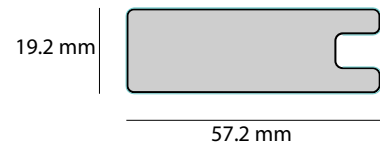

SCHEINK
S
E

THE SHAKER
COLLECTION
2025

TOFINO SHAKER

TOFINO shaker doors are engineered with precision-machined MDF profiles, delivering a refined, authentic look that elevates any interior design. The Door Frame is 2 1/4" wide and available in both Cope & Stick and Mitered construction options. Tofino doors can be manufactured with glass inserts installed and fully captive within the frame creating a truly integrated look.

Cope & Stick

Mitered

MADRID SLIM SHAKER

MADRID slim shaker doors are a true 3/4" thick door with a 5/8" frame on the face and a 2-1/4" frame on the back. Compared to other slim shaker styles on the market, our door is more precise, better value, and easier to machine for hinge* and handle holes. Madrid doors can be manufactured with glass inserts such as mirror or one of our many opaque decorative glass offerings.